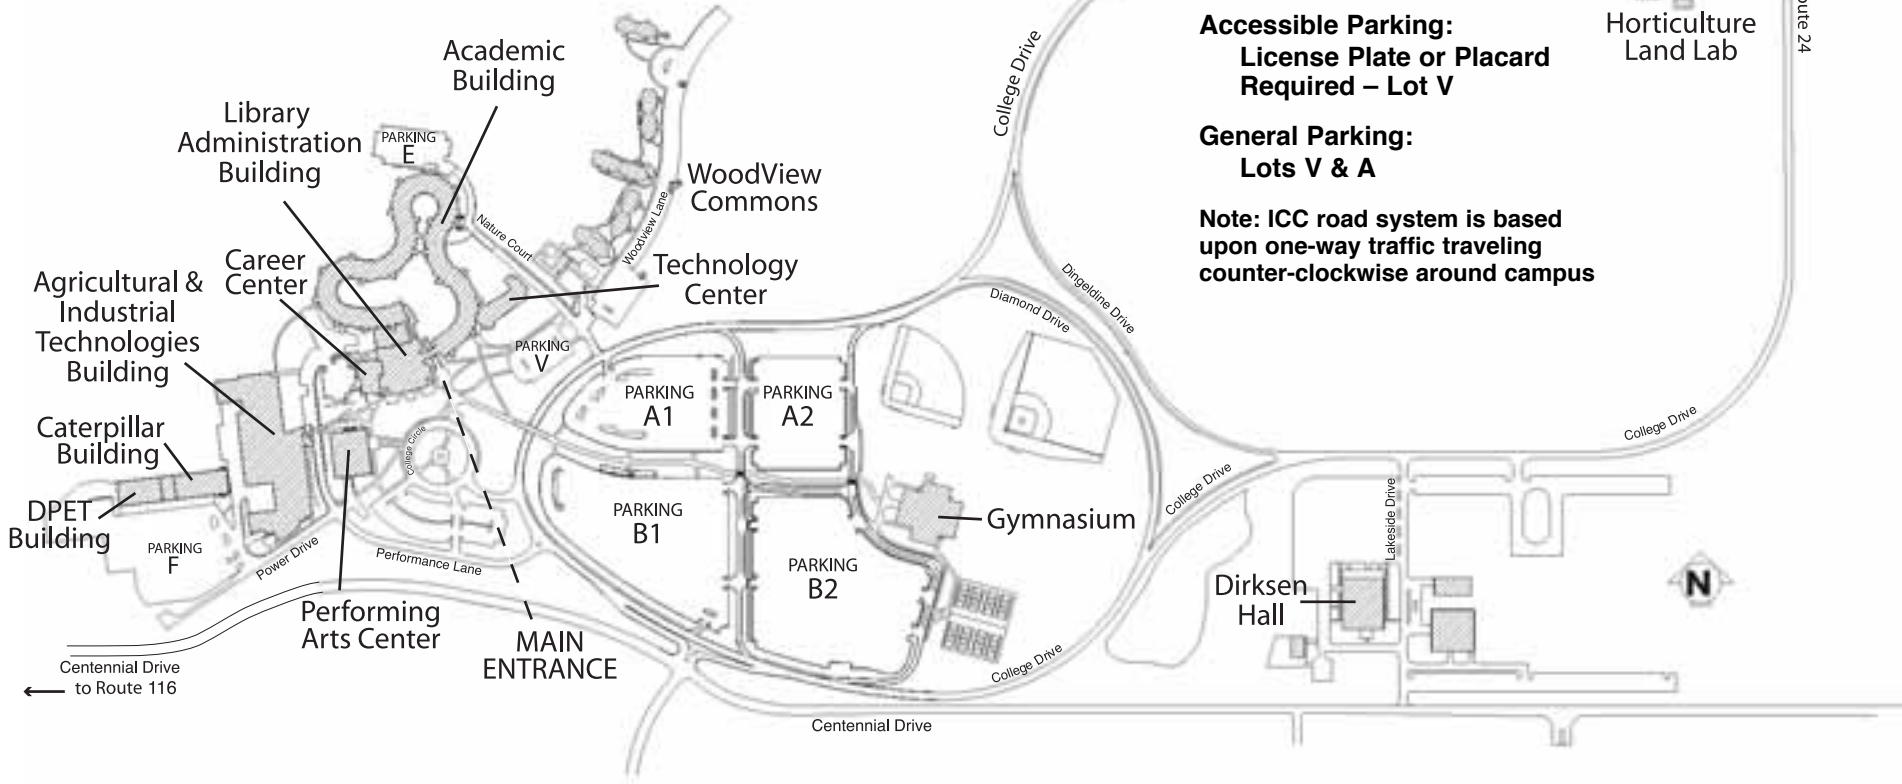

2 FLOOR

Academic Building
SECOND FLOOR

Elevator Entrance Stairway

Technology Center
GROUND LEVEL

David R. Leitch
Career Center

Kenneth L. Edwards
Library/Adm. Building
GROUND LEVEL

East Peoria Campus

Accessible Parking:
License Plate or Placard
Required – Lot V

General Parking:
Lots V & A

**Note: ICC road system is based
upon one-way traffic traveling
counter-clockwise around campus**

RT. 24

Frisbee
Golf
Course

PARKING
G

Horticulture
Land Lab

↑ to Route 24

← Centennial Drive
to Route 116

Centennial Drive