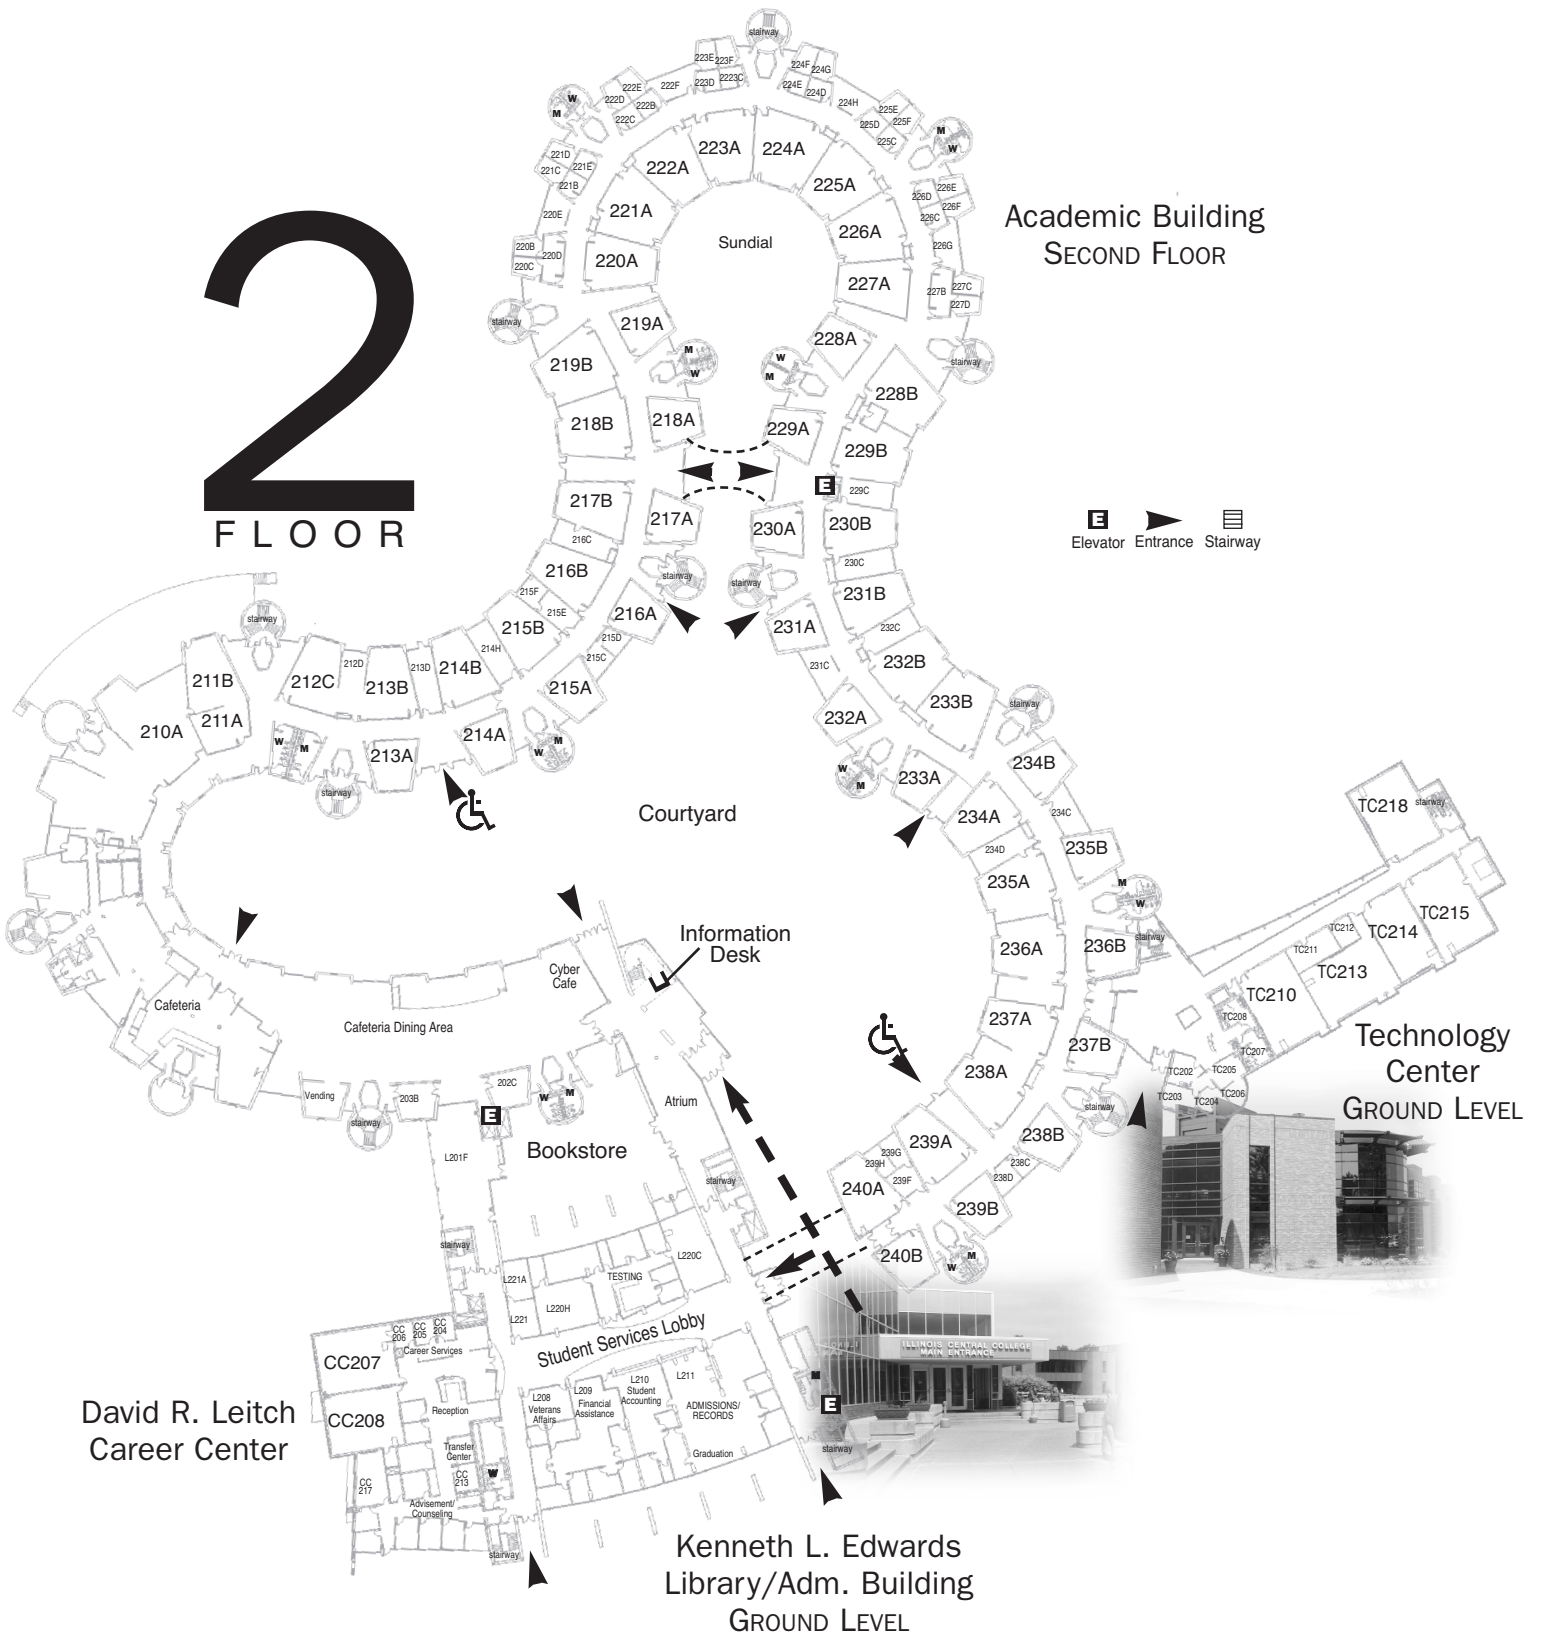

2 FLOOR

Academic Building
SECOND FLOOR

Elevator Entrance Stairway

Technology Center
GROUND LEVEL

David R. Leitch
Career Center

Kenneth L. Edwards
Library/Adm. Building
GROUND LEVEL

East Peoria Campus

Accessible Parking:
License Plate or Placard
Required – Lot V

General Parking:
Lots V & A

**Note: ICC road system is based
upon one-way traffic traveling
counter-clockwise around campus**

RT. 24

Frisbee
Golf
Course

PARKING
G

Horticulture
Land Lab

↑ to Route 24

← Centennial Drive
to Route 116

Centennial Drive